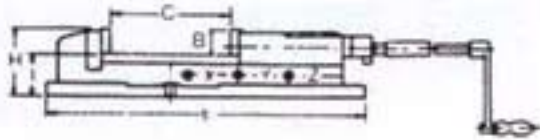

Super Open Vise

Blmaq & Silmaq

EXCEPT THE HYDRAULIC SYSTEM,
THE FEATURE IS SAME AS VH-TYPE

VJ-400 JAW OPENED 170mm

VJ-500 JAW OPENED 220mm

VJ-600 JAW OPENED 300mm

Order No.& Dimensions

Unit:mm

ORDER NO.	A	B	C	D	E	F	G	H	I	J	K	L	G.W. (kg)	Meas CFT	CODE NO.
VJ-400	110	37	180	522	440	133	168	94	58	80	97	150	(C) 21	0.8	1002-050
VJ-500	130	48	240	580	455	168	192	114	65	97	75	157	(C) 32	1.5	1002-051
VJ-600	154	54	300	695	540	186	200	131	78	116	90	182	(C) 45	2.2	1002-052