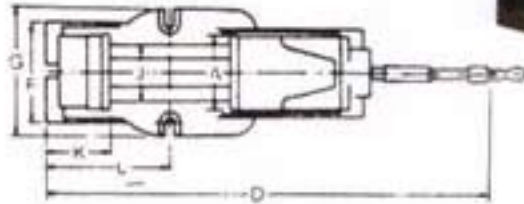

Super Open Vise

Blmaq & Silmaq

EXCEPT THE HYDRAULIC SYSTEM,
THE FEATURE IS SAME AS VH-TYPE

VJ-400 JAW OPENED 170mm

VJ-500 JAW OPENED 220mm

VJ-600 JAW OPENED 300mm

Order No.& Dimensions

Unit:mm

ORDER NO.	A	B	C	D	E	F	G	H	I	J	K	L	G.W. (kg)	Meas CFT	CODE NO.
VJ-400	110	37	180	522	440	133	168	94	58	80	97	150	(C) 21	0.8	1002-050
VJ-500	130	48	240	580	455	168	192	114	65	97	75	157	(C) 32	1.5	1002-051
VJ-600	154	54	300	695	540	186	200	131	78	116	90	182	(C) 45	2.2	1002-052